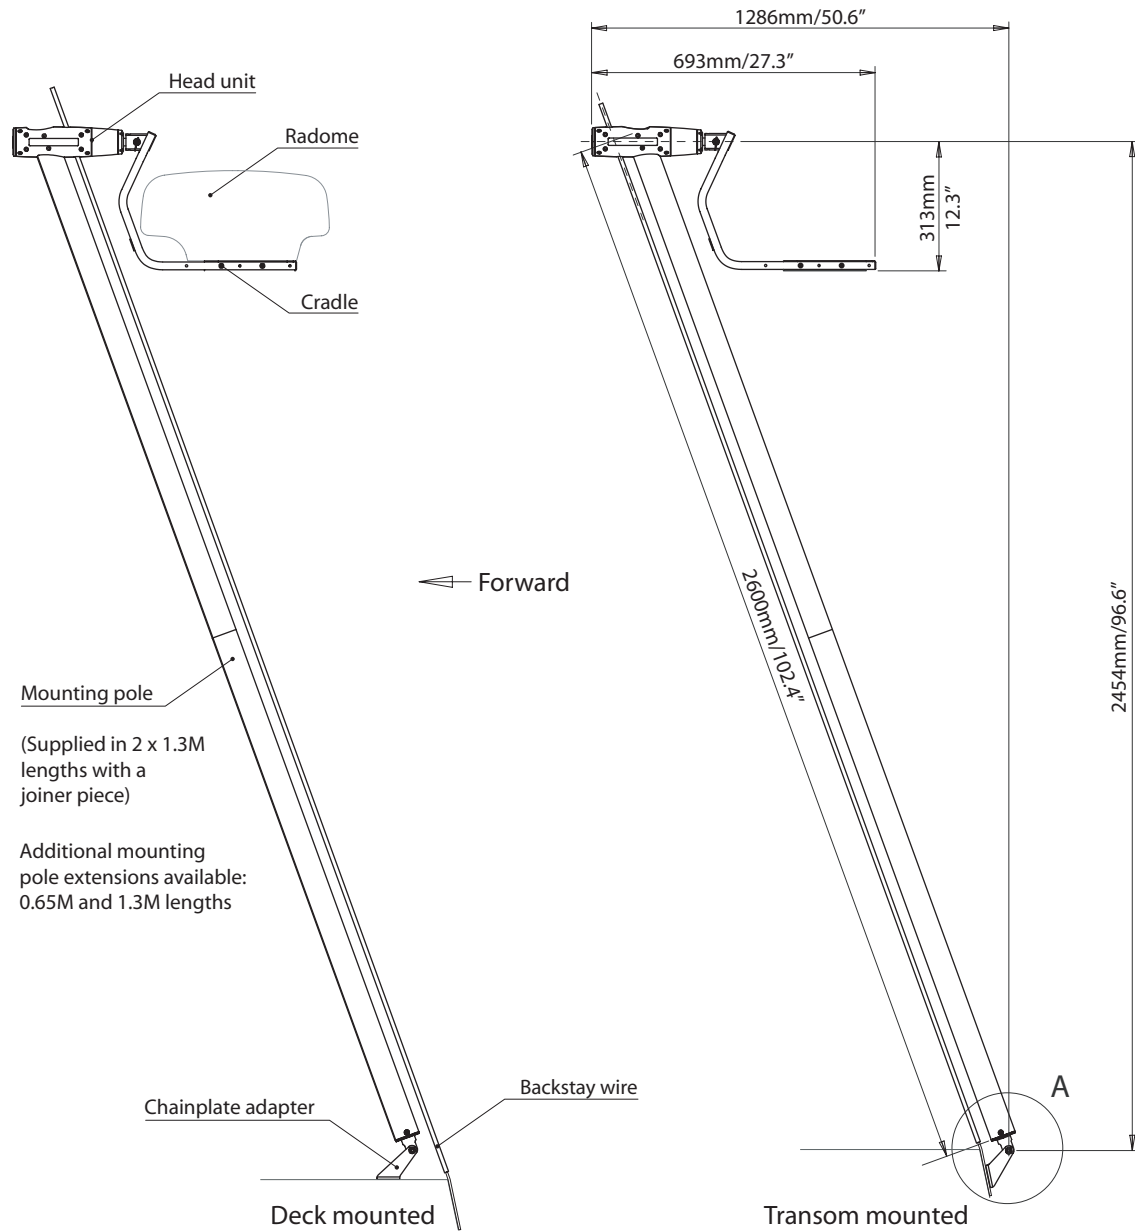

Self Levelling Radar Mount - Backstay - LMB A1/2

For help & information
 email: technical@scanstrut.com
 tel: +44 (0) 1803 863800

Self Levelling Radar Mount - Backstay - LMB F1/2

For help & information
 email: technical@scanstrut.com
 tel: +44 (0) 1803 863800