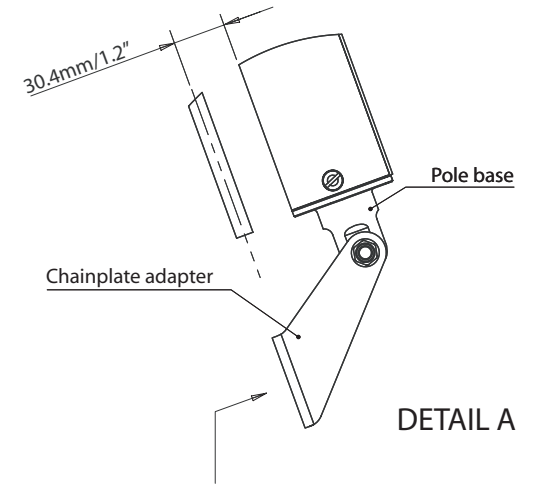

Self Levelling Radar Mount - Backstay - LMB A1/2

For help & information
 email: technical@scanstrut.com
 tel: +44 (0) 1803 863800

Self Levelling Radar Mount - Backstay - LMB F1/2

For help & information
 email: technical@scanstrut.com
 tel: +44 (0) 1803 863800