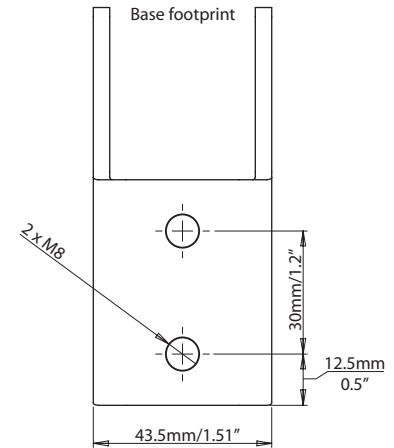

Self Levelling Radar Mount - Backstay - LMB A1/2

For help & information
 email: technical@scanstrut.com
 tel: +44 (0) 1803 863800

Self Levelling Radar Mount - Backstay - LMB F1/2

For help & information
 email: technical@scanstrut.com
 tel: +44 (0) 1803 863800