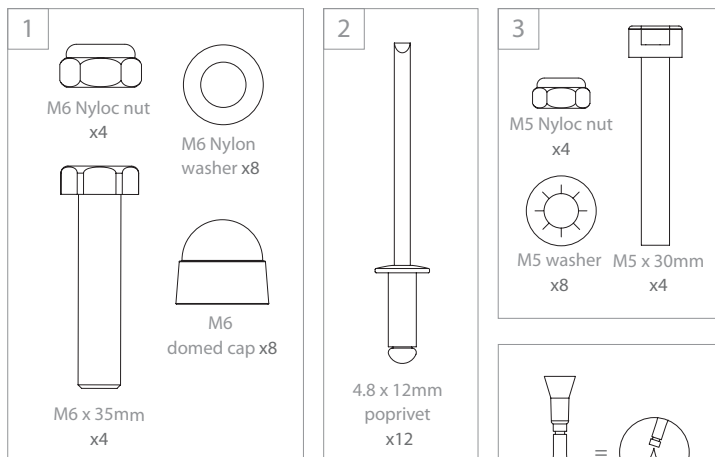

Self-Levelling Radar Mount Installation Instructions

LMM-1 / LMM-2

3

4

5

GPS