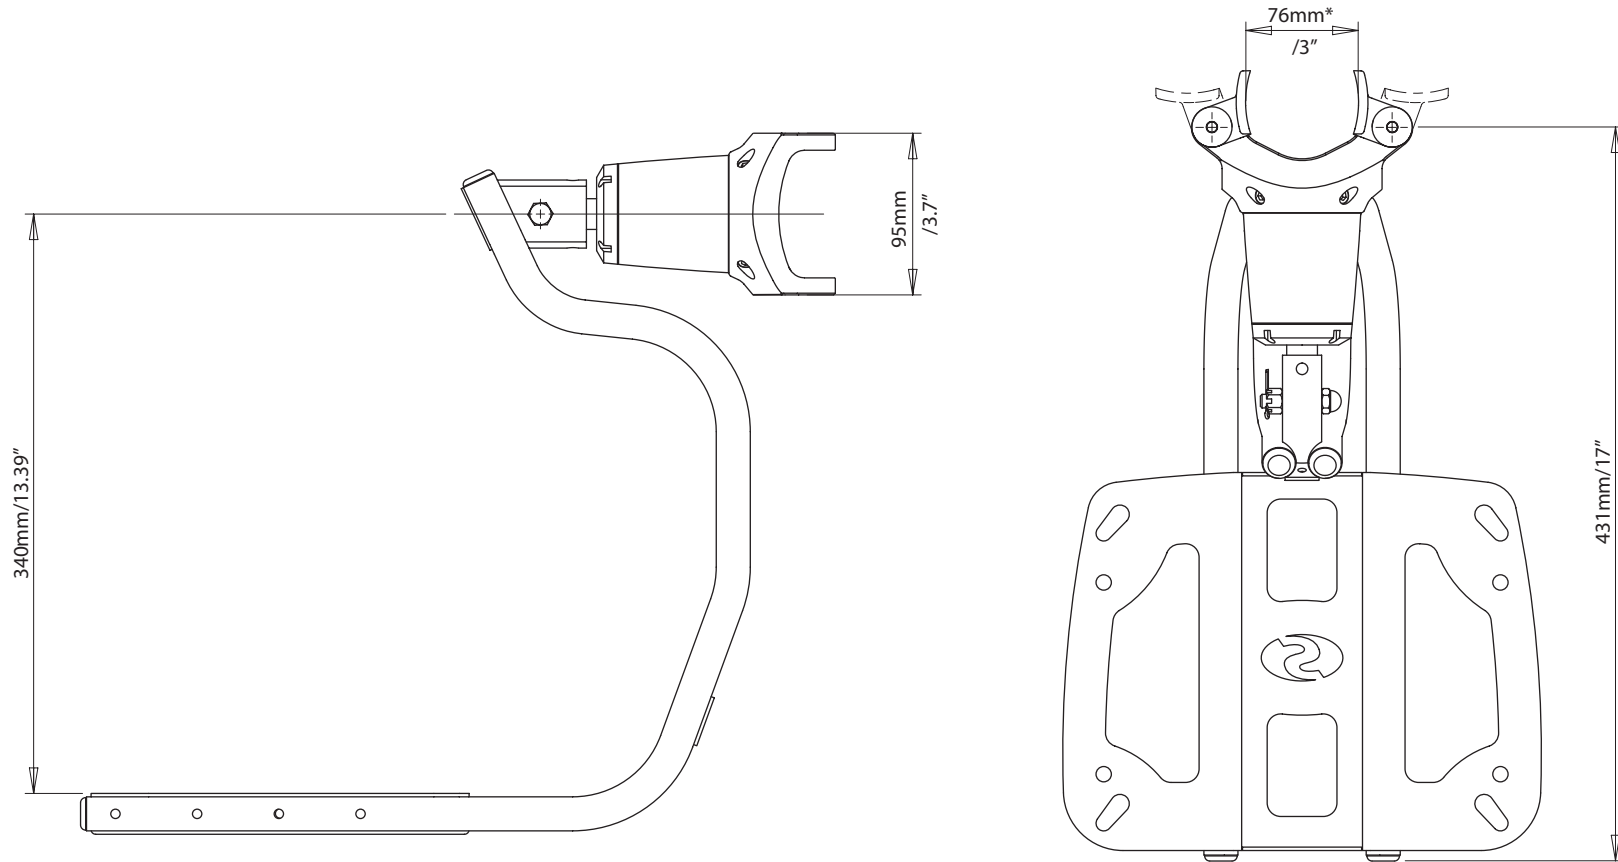

Self Levelling Radar Mount - Mast - LMM 1/2

For help & information
email: technical@scanstrut.com
tel: +44 (0) 1803 863800

* indicates minimum mast width, no maximum mast width exists.
** 50100 Adapter kit will be required for Z-Spars, Eurospars and Isomat masts